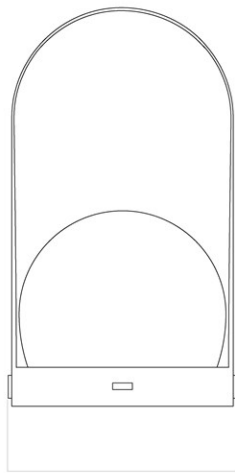

<b>SKU</b>	71052-001187	<b>COUNTRY OF ORIGIN</b>	China
<b>EAN</b>	5709262064557	<b>MATERIALS</b>	Steel, Glass, Aluminium, ABS
<b>COUNTRY VERSION</b>	EU	<b>TESTS &amp; CERTIFICATIONS</b>	EMC CE Certified ETL certified
<b>EDITION</b>	IP44, Indoor/Bathroom/Outdoor	<b>CO2e</b>	20,82 Kg
<b>FINISH</b>	Steel, Black	<b>WARRANTY</b>	2 years ( <a href="#">Download</a> )
<b>DESIGNER</b>	Norm Architects	<b>CARE INSTRUCTIONS</b>	<a href="#">Care instructions</a> <a href="#">Finish</a>
<b>PRODUCT TYPE</b>	Table Lamp - Portable		
<b>ENVIRONMENT</b>	Indoor,Outdoor		

# Audo

W: 15,3 cm / 6"

D: 13,5 cm / 5,3"

H: 24,5 cm / 9,6"

### TECHNICAL SPECIFICATIONS

<b>DIMENSIONS</b>	Product Height: 24,5 cm Product Width: 15,3 cm Product Depth: 13,5 cm	<b>LIGHT SOURCE</b>	1 x Replaceable LED 5 V Max 2,5 watt
<b>NET WEIGHT</b>	0,902 kg	<b>BATTERY LIFETIME</b>	100% 11 hr 50% 16 hr 25% 45 hr
<b>GROSS WEIGHT</b>	1,392 kg	<b>INCLUDED BULB</b>	1 x LED, built-in 2,5 W 2700 K 250 lm CRI: Ra > 80 Dimmable: Yes Energy Rating: F Lifetime: 30000 hours
<b>PACKAGING TYPE</b>	Gift Box	<b>DIMMER</b>	
<b>PACKAGING MEASUREMENTS</b>	H x W x D 28,85 cm x 16,1 cm x 16,1 cm	<b>DIMMABLE</b>	Yes
<b>PRODUCTION PROCESS</b>	Injection moulded plastic, stamped steel, and milled brass with a mouth blown glass shade.	<b>DIMMER TYPE</b>	3- step
		<b>CORD</b>	
		<b>COLOUR</b>	Black
		<b>LENGTH</b>	80 cm
		<b>CHARGING CABLE TYPE</b>	USB cord with magnetic connector
		<b>IP CLASSIFICATION</b>	IP 44
		<b>PROTECTION CLASS</b>	3